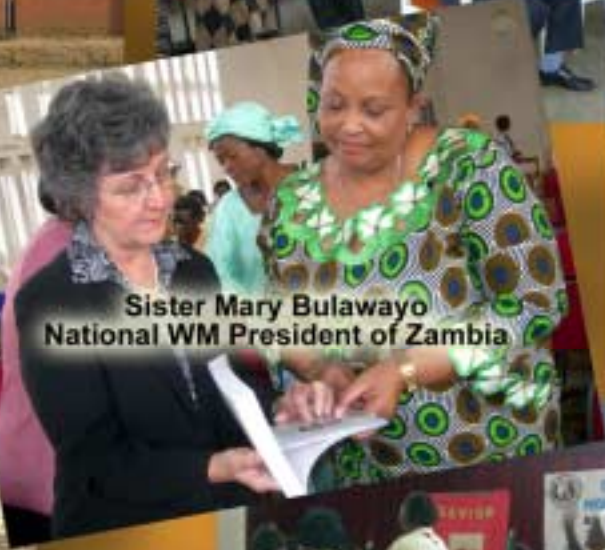

NYAMPHANDE ORPHANAGE AND COMMUNITY SCHOOL

Zambia
2006-08 WWAM Project

Inside a newly completed dorm

Nyamphande school principal

Outside the new boys' dorm

An ensemble marches in

Foundation for new staff housing

Two residents

Boys and water attract

Back of the new dorm

The central courtyard

Some food is prepared in an outdoor oven

"Emma's Kids" visit Nyamphande

WOMEN'S SEMINAR

Lusaka, Zambia
August 29, 2007

Cathedral of Praise
Church of God

Audience

Mother and child

Sister Mary Bulawayo
National WM President of Zambia

Seminar session
with translator

Brother Mambo with COG
leaders in Zambia

Seminar lunch break

Choir worships in
song and dance